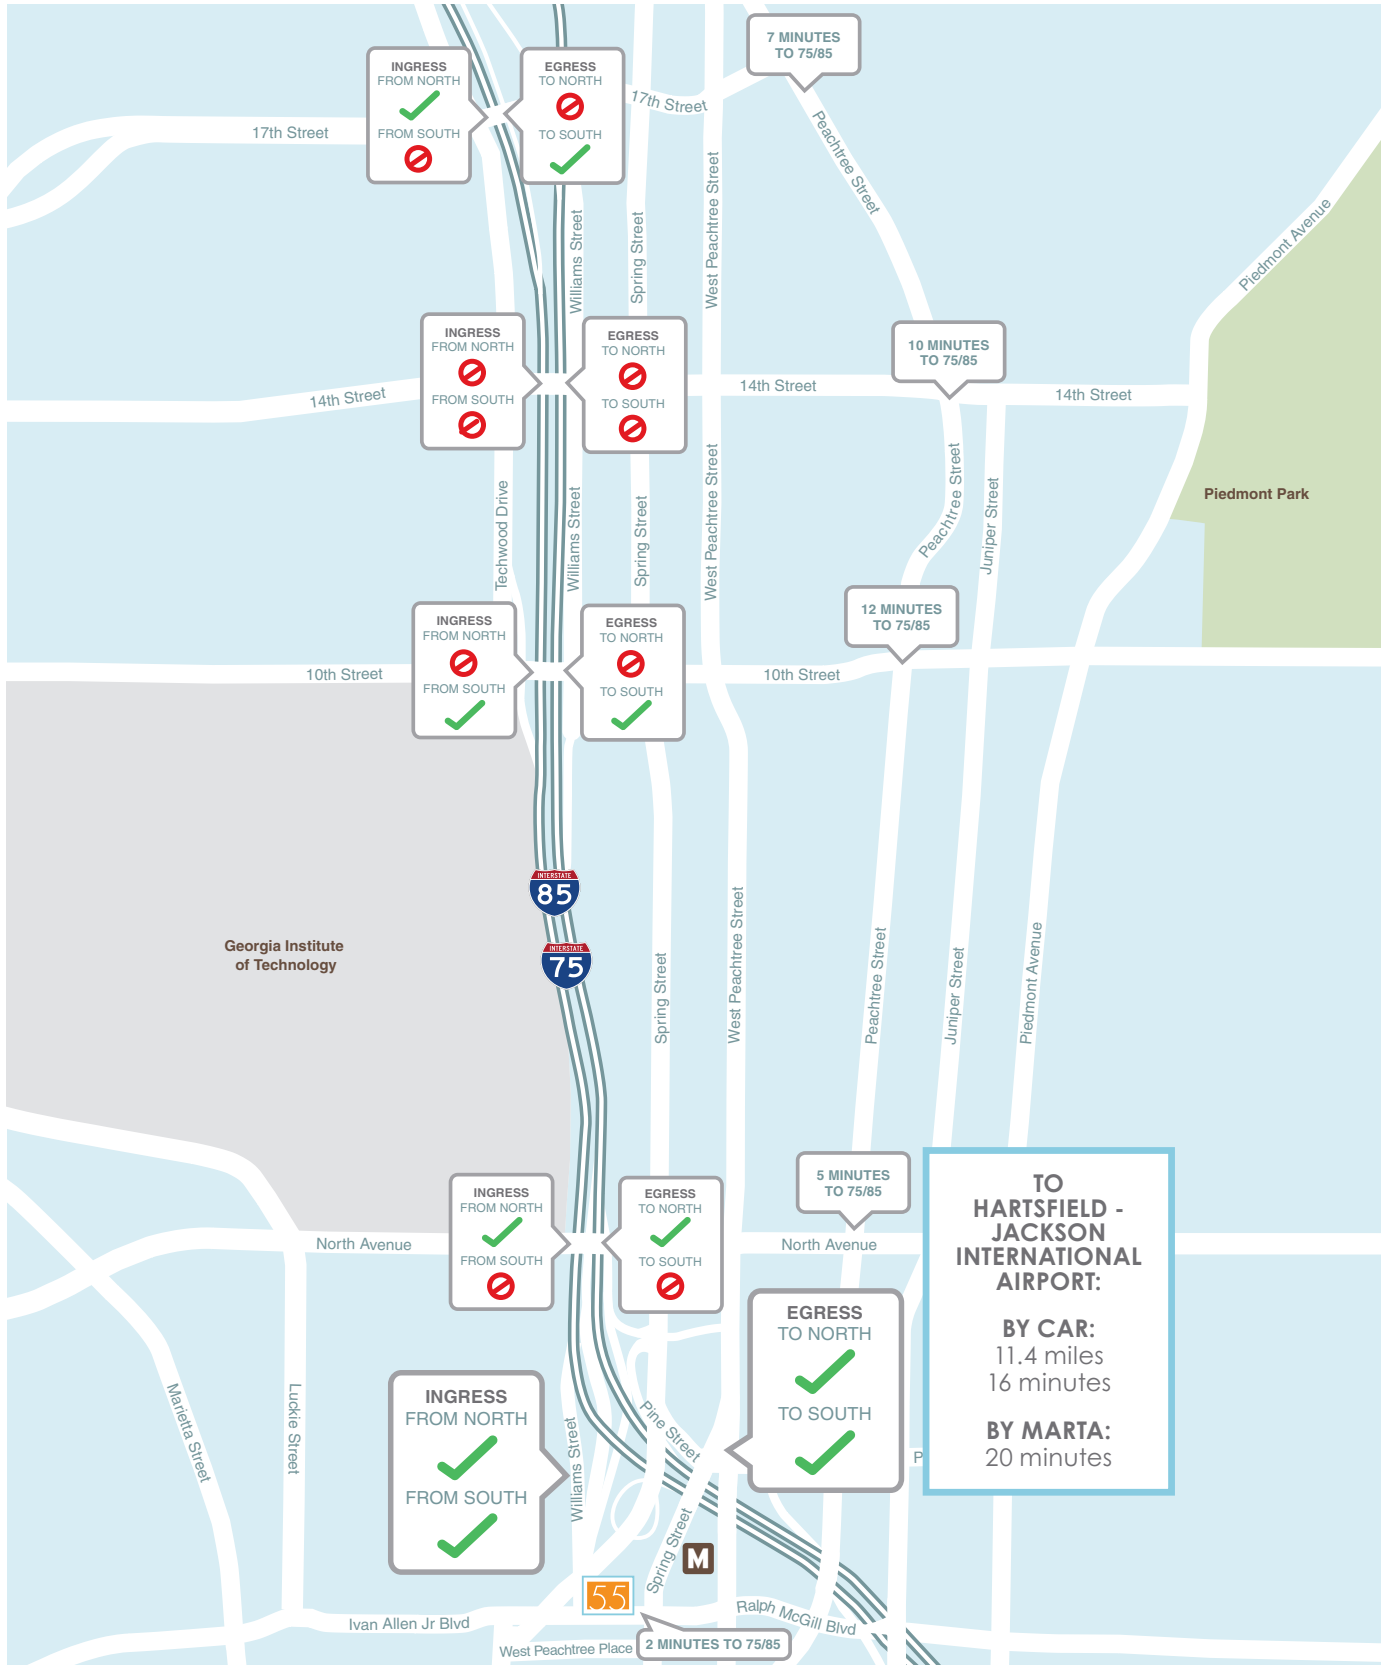

CONNECTOR CORRIDOR ACCESS

55

55 ALLEN PLAZA