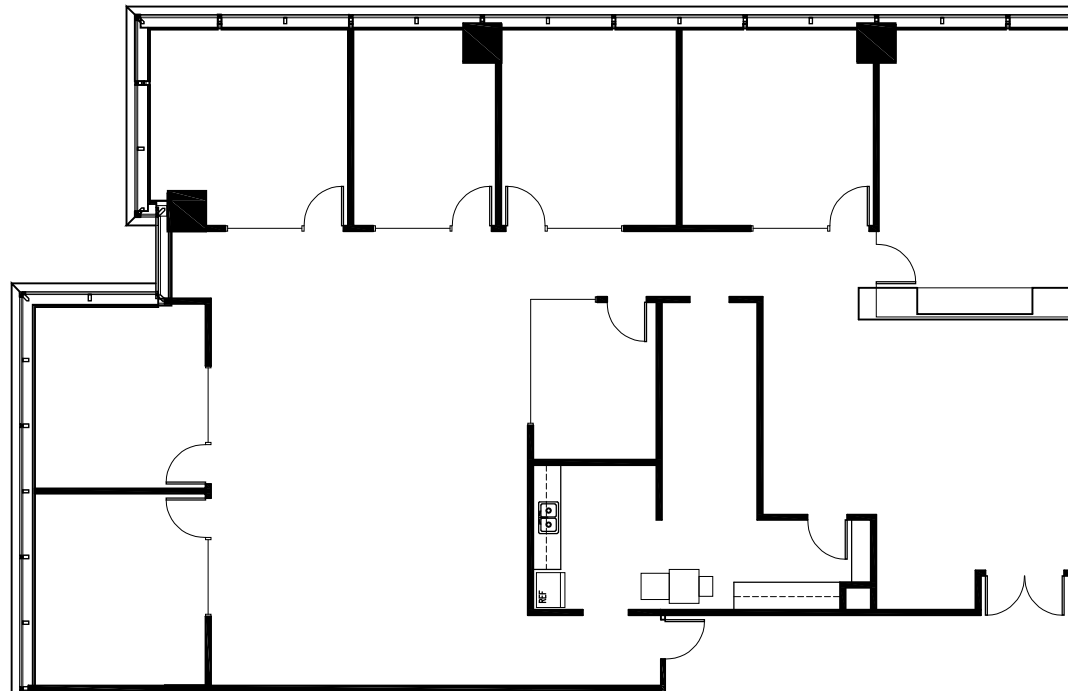

# SUITE 830 - 4,285 RSF

TOUR THE SPACE

KEY PLAN

Greg Frankum

404.842.6565

Greg.Frankum@transwestern.com

Matt Spickard

404.842.6566