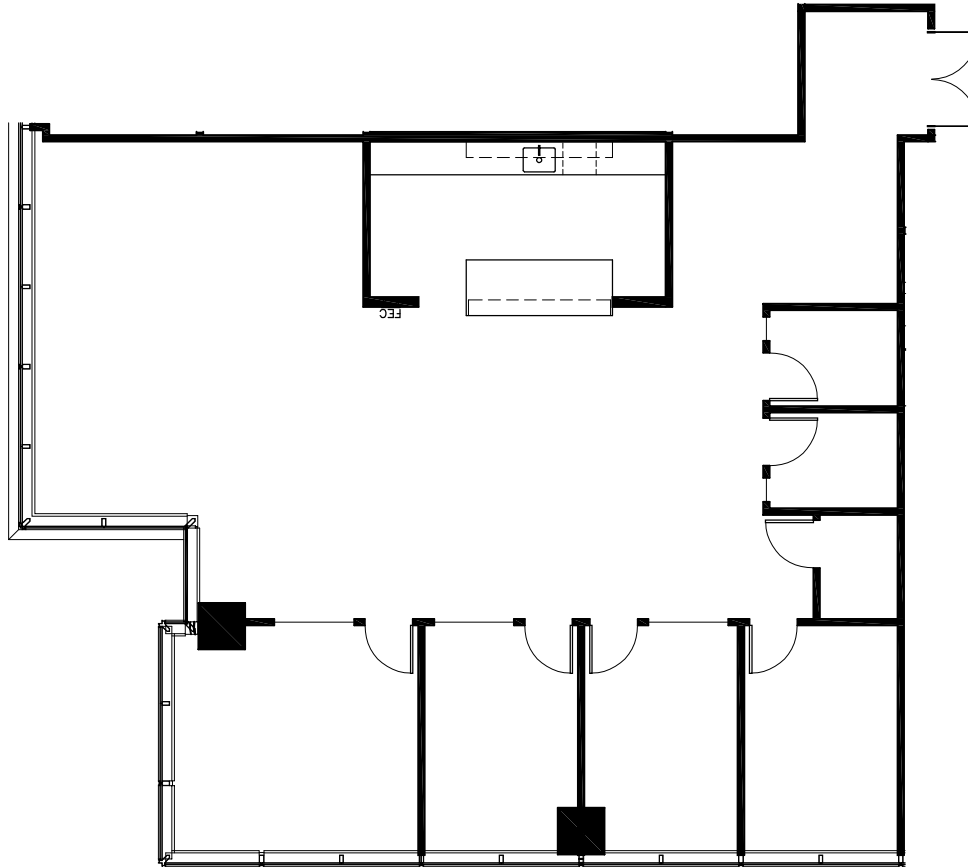

SUITE 320 - 2,843 RSF

TOUR THE SPACE

KEY PLAN

Greg Frankum

404.842.6565

Greg.Frankum@transwestern.com

Matt Spickard

404.842.6566