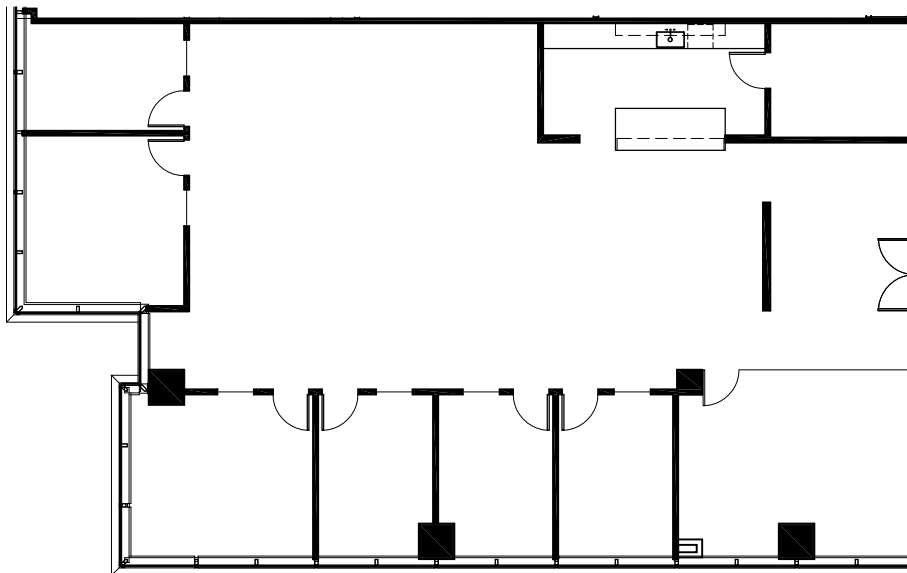

SUITE 530 - 3,621 RSF

TOUR THE SPACE

KEY PLAN

Greg Frankum

404.842.6565

Greg.Frankum@transwestern.com

Matt Spickard

404.842.6566