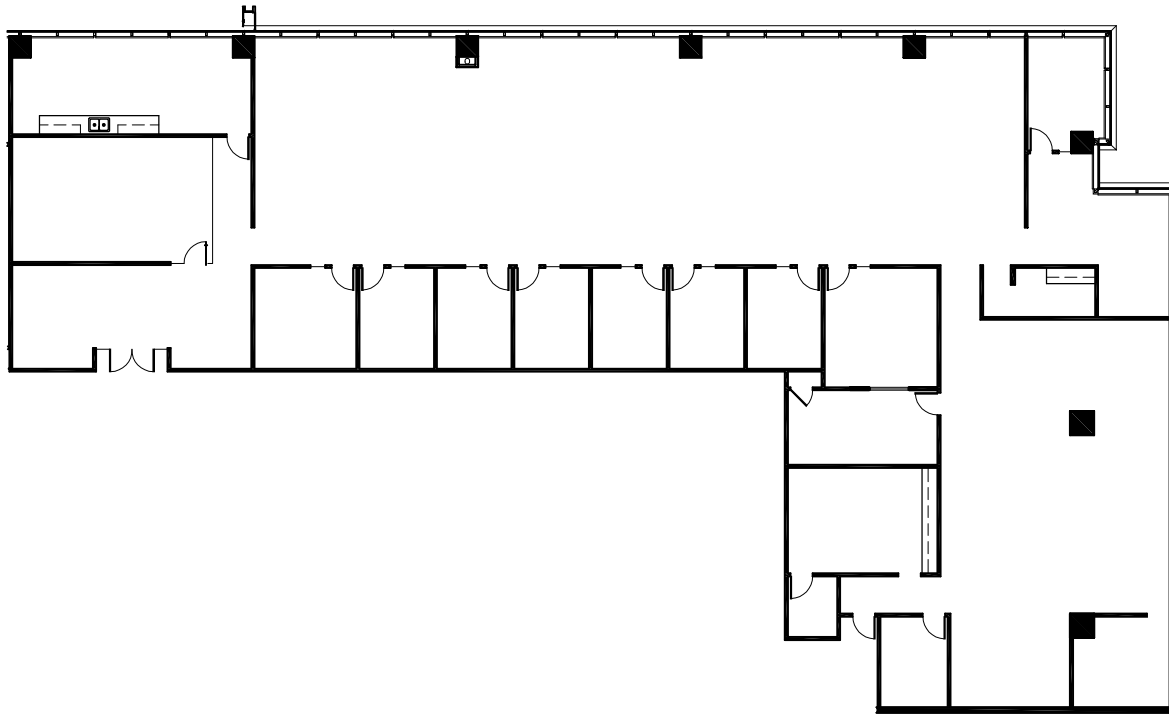

SUITE 350 - 11,098 RSF

TOUR THE SPACE

KEY PLAN

Greg Frankum

404.842.6565

Greg.Frankum@transwestern.com

Matt Spickard

404.842.6566