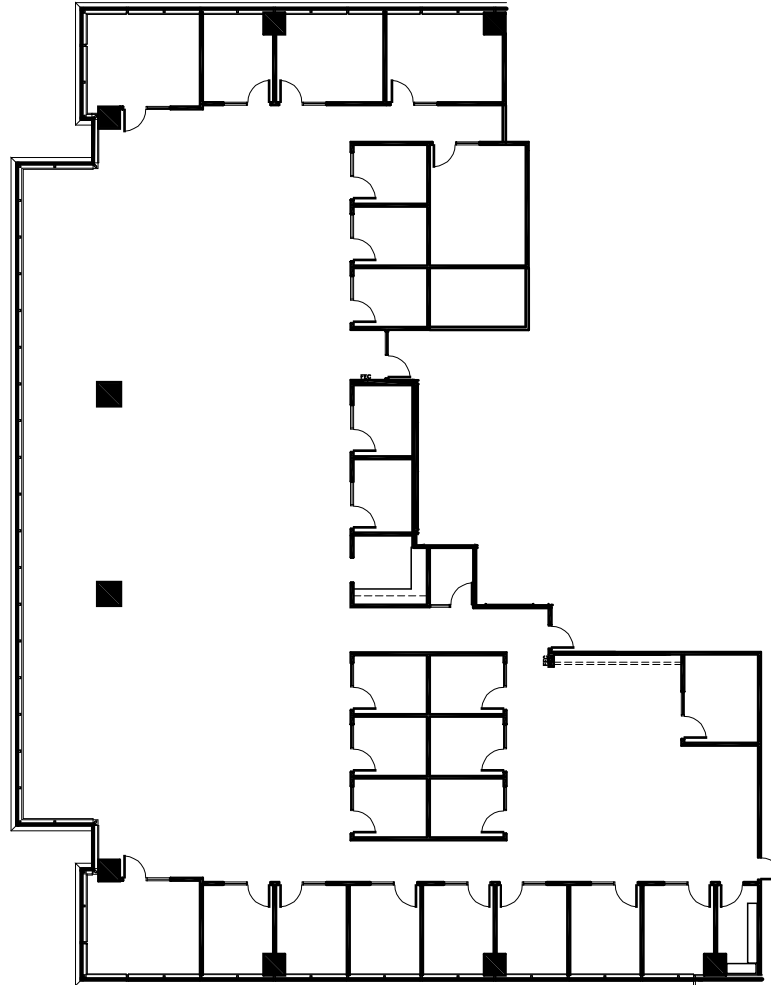

SUITE 450 - 10,995 RSF

TOUR THE SPACE

KEY PLAN

Greg Frankum

404.842.6565

Greg.Frankum@transwestern.com

Matt Spickard

404.842.6566