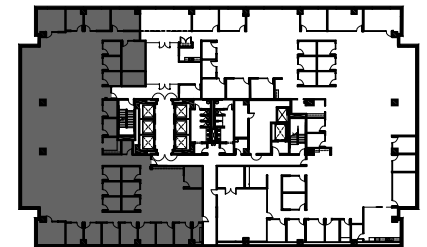

SUITE 450 - 10,995 RSF

TOUR THE SPACE

KEY PLAN

Greg Frankum

404.842.6565

Greg.Frankum@transwestern.com

Matt Spickard

404.842.6566