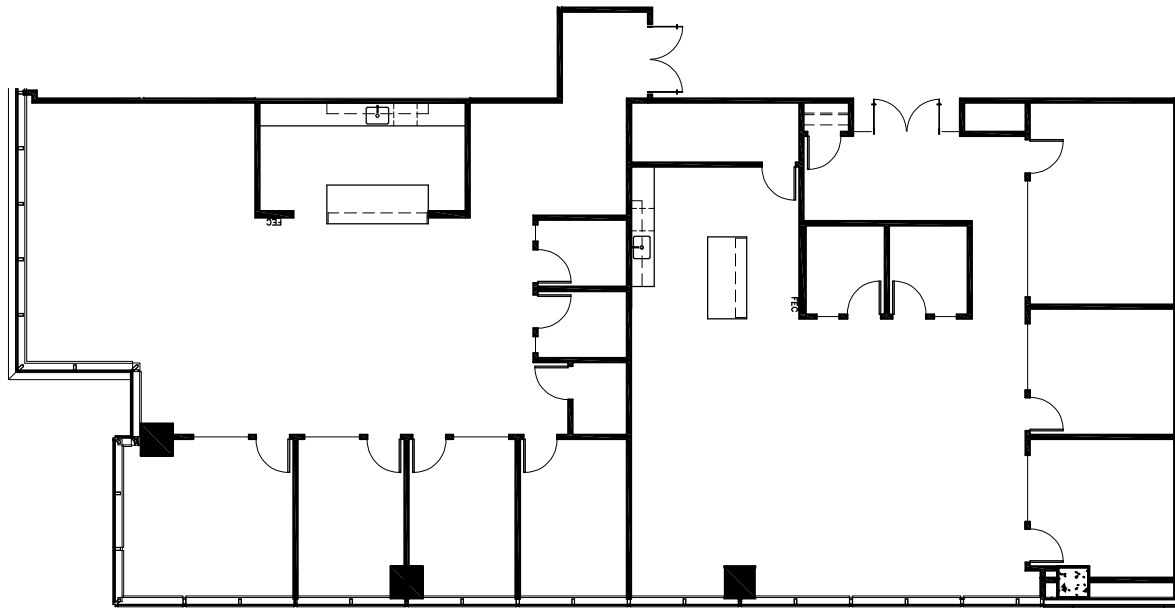

SUITE 310 & 320 - 5,521 RSF

KEY PLAN

Greg Frankum

404.842.6565

Greg.Frankum@transwestern.com

Matt Spickard

404.842.6566

Matt.Spickard@transwestern.com