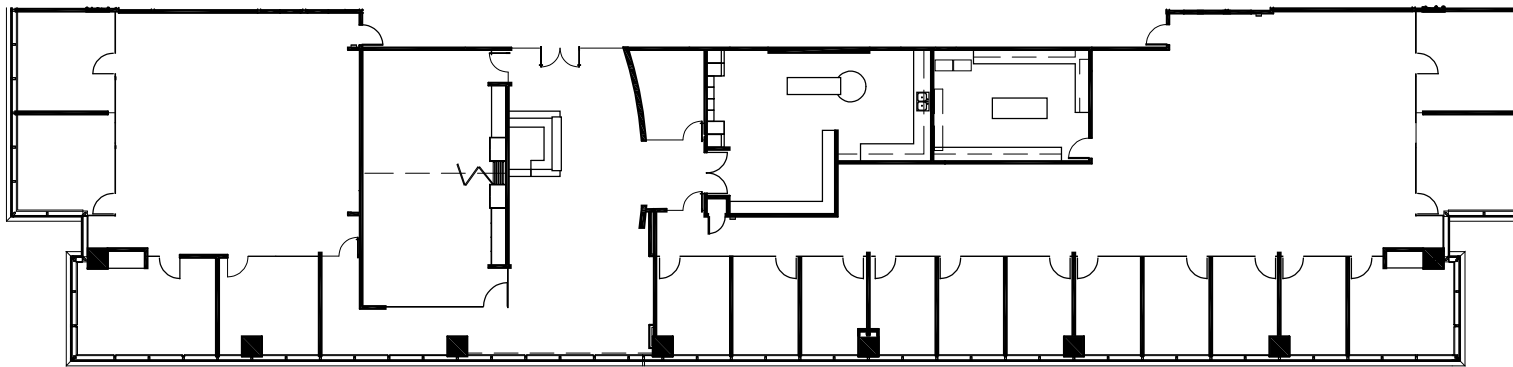

SUITE 700 - 12,020 RSF

KEY PLAN

Greg Frankum

404.842.6565

Greg.Frankum@transwestern.com

Matt Spickard

404.842.6566

Matt.Spickard@transwestern.com